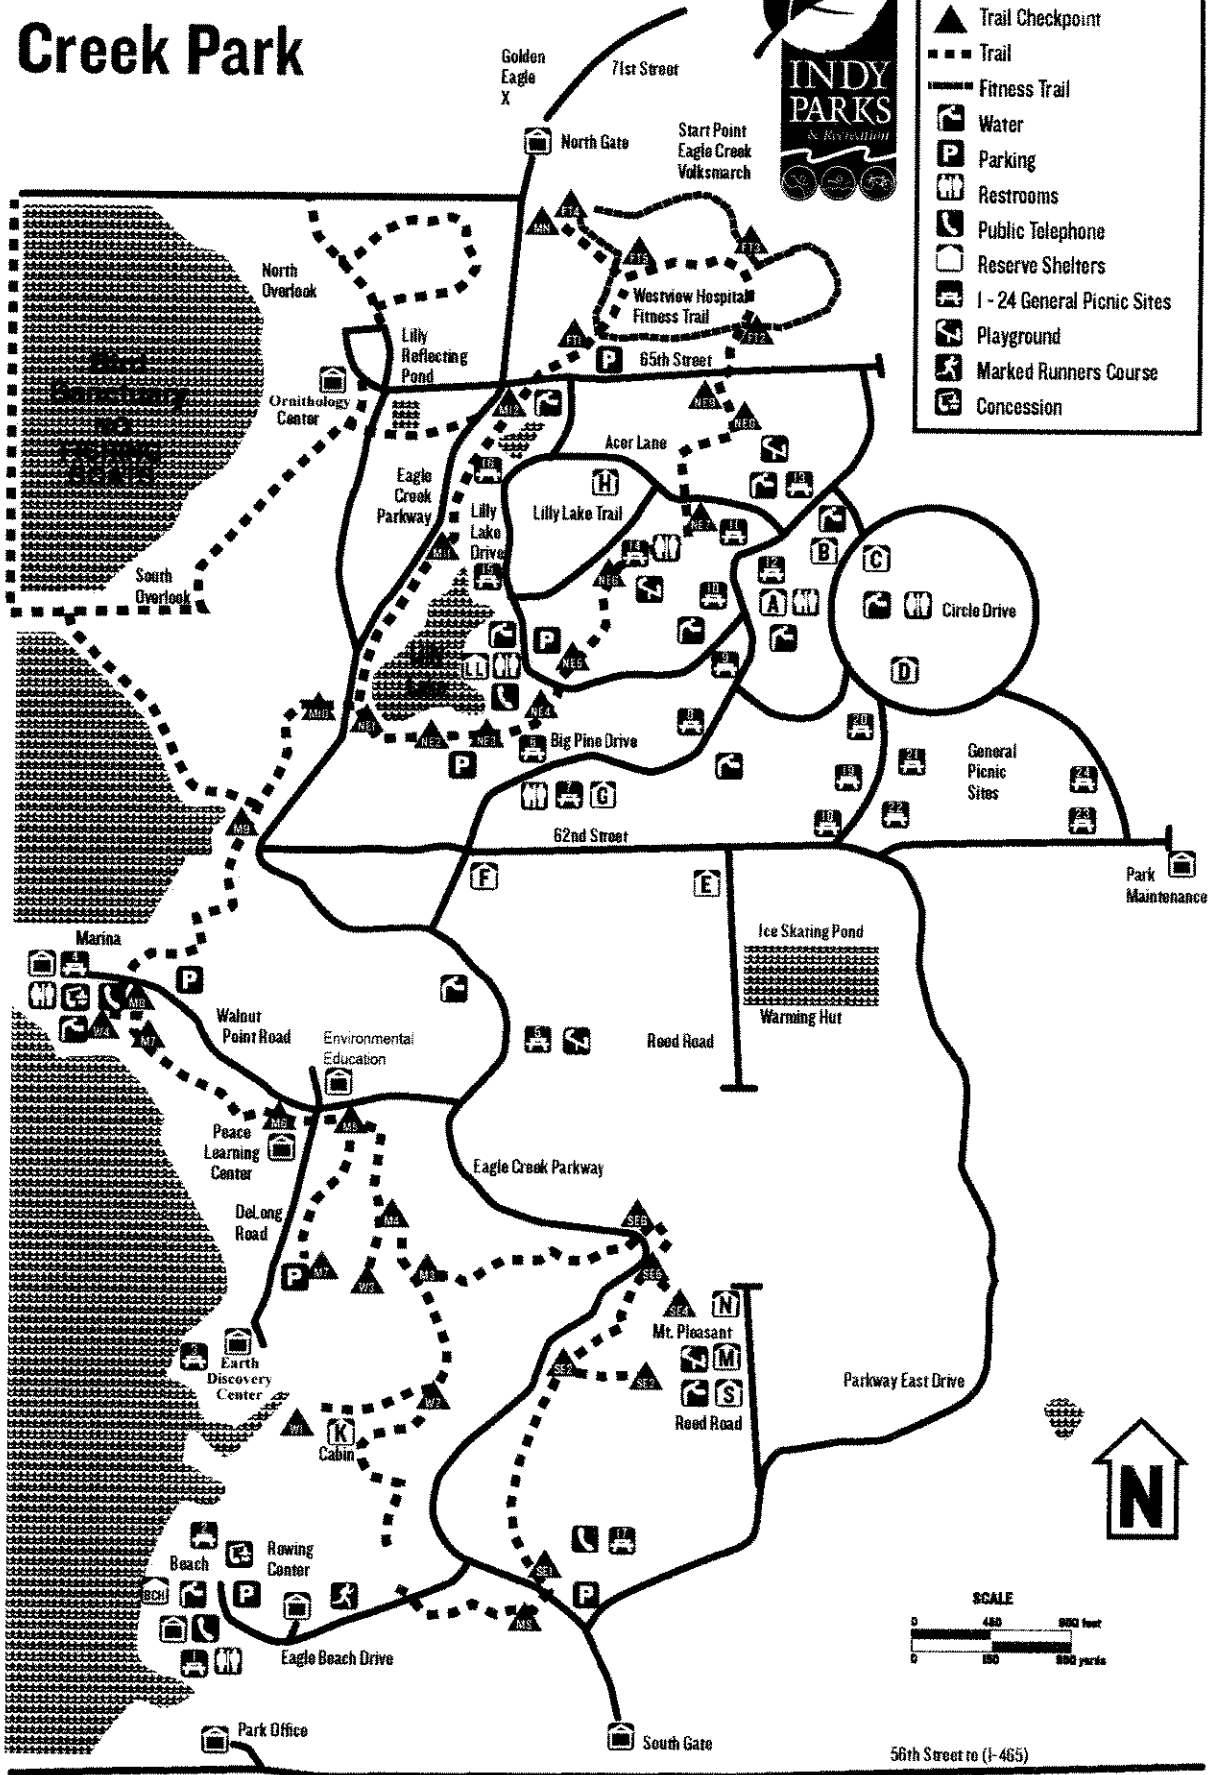

Map of Eagle Creek Park

KEY	
	Trail Checkpoint
	Trail
	Fitness Trail
	Water
	Parking
	Restrooms
	Public Telephone
	Reserve Shelters
	1 - 24 General Picnic Sites
	Playground
	Marked Runners Course
	Concession

Dandy Trail
42nd Street Boat Ramp 1.5 miles
Road Road

56th Street to (I-465)